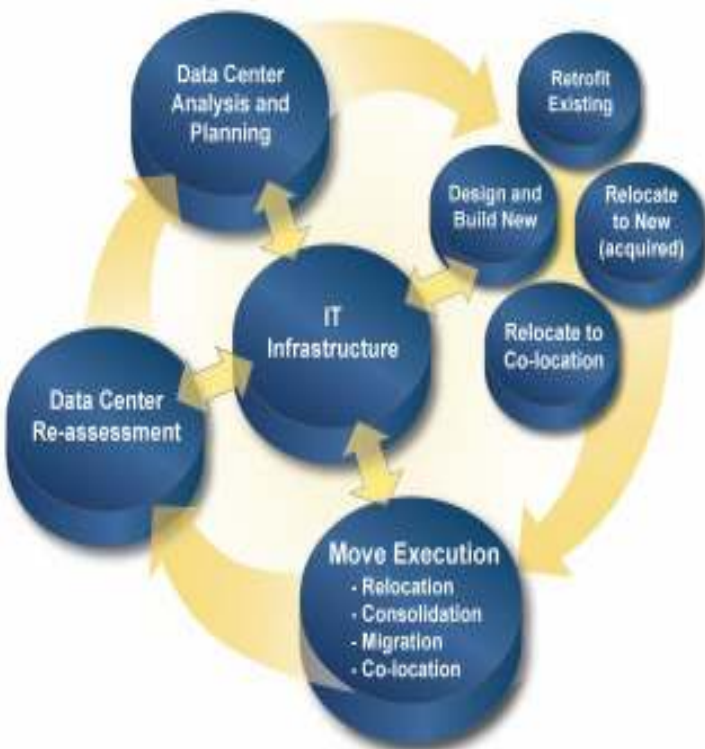

The Collective Group

Core IT Infrastructure Specialists

Assess • Design • Validate • Implement • Operate

Founded in 1994, Collective is a recognized leader in core IT infrastructure solutions, having tested and refined our methodologies through more than 5 million hours of solution architecture, design and implementation for mission-critical global environments on behalf of leading OEM's and vendors such as Brocade, SunGard, Dell, EMC, HP, Microsoft, and Symantec. Collective engages directly with customers to provide both managed and consultative services tailored to meet complex IT needs related to:

- **Data Center Solutions**
- **Storage Solutions**
- **Email Collaboration & Archiving**
- **Virtualization & Consolidation**
- **Business Continuity & Disaster Recovery**
- **Backup & Recovery**

Data Center Solutions

Collective Data Center Expertise

Collective draws on over 14 years of IT Infrastructure services history and experience to help our clients gain a thorough understanding of their current data center situation. From the Global 1000 to medium sized businesses, Collective's ability to translate business drivers into IT Infrastructure requirements is an absolute necessity in order to formulate any meaningful short and/or long term data center strategy.

Collective Data Center Lifecycle Management (DCLM) Approach

Data centers are changing constantly. Their size and complexity have increased exponentially over the past decade which often renders existing power and cooling capacity obsolete. For many companies, the result is an inadequate IT Infrastructure to support corporate growth goals. **Planning, Assessment** and **Design** activities are no longer periodic milestones but ongoing disciplines involving the close marriage of corporate facility expertise and IT.

Collective offers data center solutions based on **Data Center Lifecycle Management (DCLM)**, a proven, process-oriented approach that takes a holistic view of the data center to simplify the management of complex IT environments and enable companies to expand, operate and evolve their data centers in a effective manner. Collectives end-to-end solution addresses the need for detailed and cost effective management of facilities and infrastructure throughout the data center lifecycle.

Collective Data Center Solutions

- **Data Center Assessment & Planning Services**
- **Data Center Relocation Services**
- **Data Center Project Management Services**